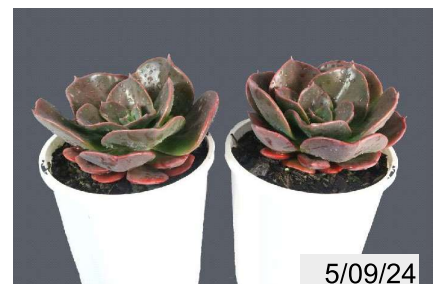

12/09/24

Dianthus 'Rebekah'
175mm - 15x40cm dble red fls

23/08/24

Dianthus 'Sugar Plum Coral'
175mm - 30x40cm, ruffled pnk fls

12/09/24

Digiplexis 'Illumination Flame'
175mm - 90x45cm, crm pnk fls

5/09/24

Echeveria 'Blue Metal'
140mm - Succ, red to blue lvs