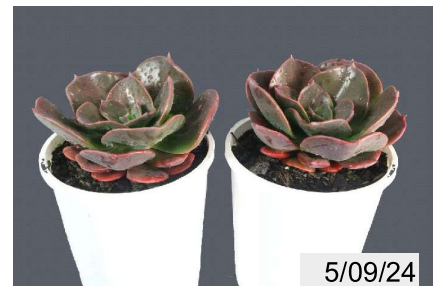

Cotyledon 'Dans Delight'
140mm - Gry oval lvs, salmn fls

5/09/24

Echeveria 'Blue Metal'
140mm - Succ, red to blue lvs